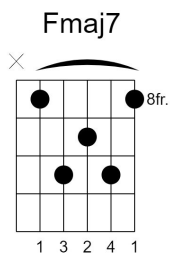

Is There a God?

Josh Saunders

Recorded Key - G

Lyrics by Josh Saunders.

Music by Josh Saunders.

© 2019 Josh Saunders Music. All rights reserved. CCLI #7131442